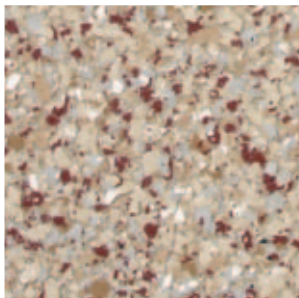

C O L O R C H A R T

Applied at Full Broadcast

Taupe Tweed | 111

Sandstone | 109

Shadow | 107

Forest | 103

Atascadero | 100

Dove Gray | 102

Granite | 104

Storm Cloud | 110

Autumn | 101

Niagara | 106

Mocha Tweed | 105

Desert Storm | 112

Rose | 116

Cappuccino | 114

S U G G E S T E D B A S E C O L O R S

Color Chip Blend	Liquid Granite Suggested Base Colors	Liquid Terrazzo Suggested Base Colors
Taupe Tweed 111	Travatan or Deep Tan	Travatan, Omaha Tan, or Deep Tan
Sandstone 109	Travatan or Arizona Tan	Travatan or Deep Tan
Shadow 107	Cape Cod Gray or Pewter Gray	Pewter Gray, Cape Cod Gray, or Black
Forest 103	Cape Cod Gray or Lawn Green	Travatan, Cape Cod Gray, or Black
Atascadero 100	Travatan or Deep Tan	Travatan, Omaha Tan, or Deep Tan
Dove Gray 102	Cape Cod Gray or Pewter Gray	Pewter Gray or Cape Cod Gray
Granite 104	Cape Cod Gray or Pewter Gray	Pewter Gray, Cape Cod Gray, or Black
Storm Cloud 110	Concrete Gray or Cape Cod Gray	Pewter Gray, Cape Cod Gray, or Black
Autumn 101	Deep Tan or Travatan	Travatan, Deep Tan, or Tile Red
Niagara 106	Cape Cod Gray or Slate Blue	Pewter Gray, Cape Cod Gray, or Slate Blue
Mocha Tweed 105	Deep Tan or Travatan	Travatan, Deep Tan, or Tile Red
Desert Storm 112	Travatan or Arizona Tan	Travatan, Arizona Tan, Deep Tan, or Black
Rose 116	Mission Red or Tile Red	Travatan, Mission Red, or Tile Red
Cappuccino 114	Deep Tan or Arizona Tan	Travatan, Omaha Tan, or Deep Tan
Pecan 115	Travatan or Arizona Tan	Travatan or Arizona Tan
Pistachio 113	Concrete Gray or Cape Cod Gray	Arizona Tan, Cape Cod Gray, or Black