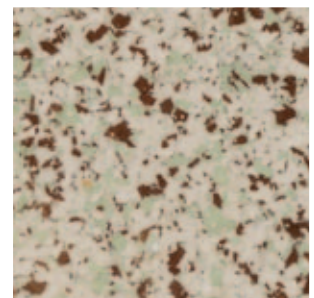

Pistachio | 113

CAUTION:

Color will vary. This chart is for reference only. Please request an actual color sample or apply sample on site before beginning any project. See reverse for suggested base colors.