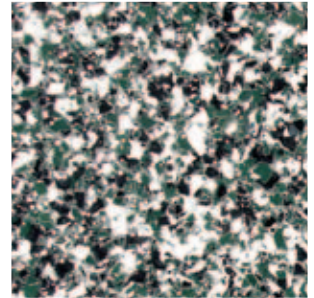

## C O L O R   C H A R T

Applied at Full Broadcast

Taupe Tweed | 111

Sandstone | 109

Shadow | 107

Forest | 103

Atascadero | 100

Dove Gray | 102

Granite | 104

Storm Cloud | 110

Autumn | 101

Niagara | 106

Mocha Tweed | 105

Desert Storm | 112

Rose | 116

Cappuccino | 114

- Liquid Granite is a full broadcast of Color Chips and will resemble the front of this chart.
- Liquid Terrazzo is a light broadcast of Color Chips and is not shown.
- Base Colors are taken from the Top Coat Color Chart.
- Please contact your distributor or a Westcoat representative for detailed Liquid Granite and Liquid Terrazzo application instructions.
- Color will vary. This chart is for reference only. Please request an actual color sample or apply sample on site before beginning any project.