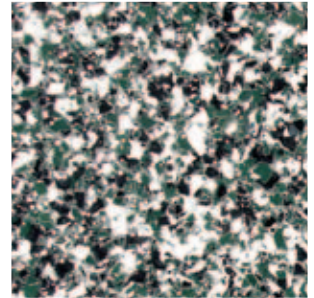

C O L O R C H A R T

Applied at Full Broadcast

Taupe Tweed | 111

Sandstone | 109

Shadow | 107

Forest | 103

Atascadero | 100

Dove Gray | 102

Granite | 104

Storm Cloud | 110

Autumn | 101

Niagara | 106

Mocha Tweed | 105

Desert Storm | 112

Rose | 116

Cappuccino | 114

- Liquid Granite is a full broadcast of Color Chips and will resemble the front of this chart.
- Liquid Terrazzo is a light broadcast of Color Chips and is not shown.
- Base Colors are taken from the Top Coat Color Chart.
- Please contact your distributor or a Westcoat representative for detailed Liquid Granite and Liquid Terrazzo application instructions.
- Color will vary. This chart is for reference only. Please request an actual color sample or apply sample on site before beginning any project.