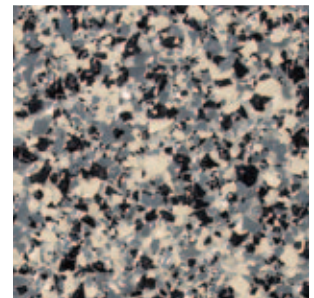

C O L O R C H A R T

Applied at Full Broadcast

Taupe Tweed | 111

Sandstone | 109

Shadow | 107

Forest | 103

Atascadero | 100

Dove Gray | 102

Granite | 104

Storm Cloud | 110

Autumn | 101

Niagara | 106

Mocha Tweed | 105

Desert Storm | 112

Rose | 116

Cappuccino | 114

S U G G E S T E D B A S E C O L O R S

Color Chip Blend	Liquid Granite Suggested Base Colors	Liquid Terrazzo Suggested Base Colors
Taupe Tweed 111	Travatan or Deep Tan	Travatan, Omaha Tan, or Deep Tan
Sandstone 109	Travatan or Arizona Tan	Travatan or Deep Tan
Shadow 107	Cape Cod Gray or Pewter Gray	Pewter Gray, Cape Cod Gray, or Black
Forest 103	Cape Cod Gray or Lawn Green	Travatan, Cape Cod Gray, or Black
Atascadero 100	Travatan or Deep Tan	Travatan, Omaha Tan, or Deep Tan
Dove Gray 102	Cape Cod Gray or Pewter Gray	Pewter Gray or Cape Cod Gray
Granite 104	Cape Cod Gray or Pewter Gray	Pewter Gray, Cape Cod Gray, or Black
Storm Cloud 110	Concrete Gray or Cape Cod Gray	Pewter Gray, Cape Cod Gray, or Black
Autumn 101	Deep Tan or Travatan	Travatan, Deep Tan, or Tile Red
Niagara 106	Cape Cod Gray or Slate Blue	Pewter Gray, Cape Cod Gray, or Slate Blue
Mocha Tweed 105	Deep Tan or Travatan	Travatan, Deep Tan, or Tile Red
Desert Storm 112	Travatan or Arizona Tan	Travatan, Arizona Tan, Deep Tan, or Black
Rose 116	Mission Red or Tile Red	Travatan, Mission Red, or Tile Red
Cappuccino 114	Deep Tan or Arizona Tan	Travatan, Omaha Tan, or Deep Tan
Pecan 115	Travatan or Arizona Tan	Travatan or Arizona Tan
Pistachio 113	Concrete Gray or Cape Cod Gray	Arizona Tan, Cape Cod Gray, or Black