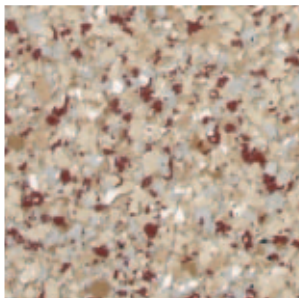

C O L O R C H A R T

Applied at Full Broadcast

Taupe Tweed | 111

Sandstone | 109

Shadow | 107

Forest | 103

Atascadero | 100

Dove Gray | 102

Granite | 104

Storm Cloud | 110

Autumn | 101

Niagara | 106

Mocha Tweed | 105

Desert Storm | 112

Rose | 116

Cappuccino | 114

SUGGESTED BASE COLORS

Color Chip Blend	Liquid Granite Suggested Base Colors	Liquid Terrazzo Suggested Base Colors
Taupe Tweed 111	Travatan or Deep Tan	Travatan, Omaha Tan, or Deep Tan
Sandstone 109	Travatan or Arizona Tan	Travatan or Deep Tan
Shadow 107	Cape Cod Gray or Pewter Gray	Pewter Gray, Cape Cod Gray, or Black
Forest 103	Cape Cod Gray or Lawn Green	Travatan, Cape Cod Gray, or Black
Atascadero 100	Travatan or Deep Tan	Travatan, Omaha Tan, or Deep Tan
Dove Gray 102	Cape Cod Gray or Pewter Gray	Pewter Gray or Cape Cod Gray
Granite 104	Cape Cod Gray or Pewter Gray	Pewter Gray, Cape Cod Gray, or Black
Storm Cloud 110	Concrete Gray or Cape Cod Gray	Pewter Gray, Cape Cod Gray, or Black
Autumn 101	Deep Tan or Travatan	Travatan, Deep Tan, or Tile Red
Niagara 106	Cape Cod Gray or Slate Blue	Pewter Gray, Cape Cod Gray, or Slate Blue
Mocha Tweed 105	Deep Tan or Travatan	Travatan, Deep Tan, or Tile Red
Desert Storm 112	Travatan or Arizona Tan	Travatan, Arizona Tan, Deep Tan, or Black
Rose 116	Mission Red or Tile Red	Travatan, Mission Red, or Tile Red
Cappuccino 114	Deep Tan or Arizona Tan	Travatan, Omaha Tan, or Deep Tan
Pecan 115	Travatan or Arizona Tan	Travatan or Arizona Tan
Pistachio 113	Concrete Gray or Cape Cod Gray	Arizona Tan, Cape Cod Gray, or Black