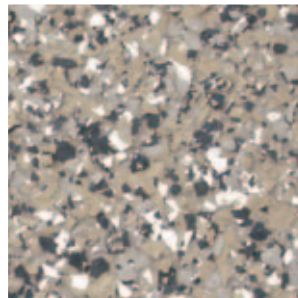

C O L O R C H A R T

Applied at Full Broadcast

Taupe Tweed | 111

Sandstone | 109

Shadow | 107

Forest | 103

Atascadero | 100

Dove Gray | 102

Granite | 104

Storm Cloud | 110

Autumn | 101

Niagara | 106

Mocha Tweed | 105

Desert Storm | 112

Rose | 116

Cappuccino | 114

- Liquid Granite is a full broadcast of Color Chips and will resemble the front of this chart.
- Liquid Terrazzo is a light broadcast of Color Chips and is not shown.
- Base Colors are taken from the Top Coat Color Chart.
- Please contact your distributor or a Westcoat representative for detailed Liquid Granite and Liquid Terrazzo application instructions.
- Color will vary. This chart is for reference only. Please request an actual color sample or apply sample on site before beginning any project.