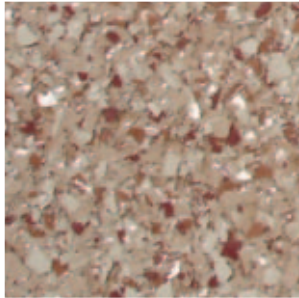

C O L O R C H A R T

Applied at Full Broadcast

Taupe Tweed | 111

Sandstone | 109

Shadow | 107

Forest | 103

Atascadero | 100

Dove Gray | 102

SUGGESTED BASE COLORS

Color Chip Blend	Liquid Granite Suggested Base Colors	Liquid Terrazzo Suggested Base Colors
Taupe Tweed 111	Travatan or Deep Tan	Travatan, Omaha Tan, or Deep Tan
Sandstone 109	Travatan or Arizona Tan	Travatan or Deep Tan
Shadow 107	Cape Cod Gray or Pewter Gray	Pewter Gray, Cape Cod Gray, or Black
Forest 103	Cape Cod Gray or Lawn Green	Travatan, Cape Cod Gray, or Black
Atascadero 100	Travatan or Deep Tan	Travatan, Omaha Tan, or Deep Tan
Dove Gray 102	Cape Cod Gray or Pewter Gray	Pewter Gray or Cape Cod Gray
Granite 104	Cape Cod Gray or Pewter Gray	Pewter Gray, Cape Cod Gray, or Black
Storm Cloud 110	Concrete Gray or Cape Cod Gray	Pewter Gray, Cape Cod Gray, or Black
Autumn 101	Deep Tan or Travatan	Travatan, Deep Tan, or Tile Red
Niagara 106	Cape Cod Gray or Slate Blue	Pewter Gray, Cape Cod Gray, or Slate Blue
Mocha Tweed 105	Deep Tan or Travatan	Travatan, Deep Tan, or Tile Red
Desert Storm 112	Travatan or Arizona Tan	Travatan, Arizona Tan, Deep Tan, or Black
Rose 116	Mission Red or Tile Red	Travatan, Mission Red, or Tile Red
Cappuccino 114	Deep Tan or Arizona Tan	Travatan, Omaha Tan, or Deep Tan
Pecan 115	Travatan or Arizona Tan	Travatan or Arizona Tan
Pistachio 113	Concrete Gray or Cape Cod Gray	Arizona Tan, Cape Cod Gray, or Black

- Liquid Granite is a full broadcast of Color Chips and will resemble the front of this chart.
- Liquid Terrazzo is a light broadcast of Color Chips and is not shown.
- Base Colors are taken from the Top Coat Color Chart.
- Please contact your distributor or a Westcoat representative for detailed Liquid Granite and Liquid Terrazzo application instructions.
- Color will vary. This chart is for reference only. Please request an actual color sample or apply sample on site before beginning any project.