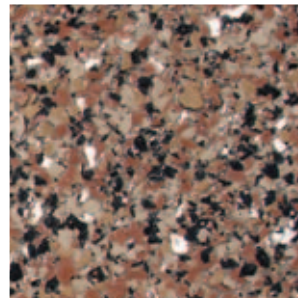

C O L O R C H A R T

Applied at Full Broadcast

Taupe Tweed | 111

Sandstone | 109

Shadow | 107

Forest | 103

Atascadero | 100

Dove Gray | 102

Granite | 104

Storm Cloud | 110

Autumn | 101

Niagara | 106

Mocha Tweed | 105

Desert Storm | 112

Rose | 116

Cappuccino | 114

SUGGESTED BASE COLORS

Color Chip Blend	Liquid Granite Suggested Base Colors	Liquid Terrazzo Suggested Base Colors
Taupe Tweed 111	Travatan or Deep Tan	Travatan, Omaha Tan, or Deep Tan
Sandstone 109	Travatan or Arizona Tan	Travatan or Deep Tan
Shadow 107	Cape Cod Gray or Pewter Gray	Pewter Gray, Cape Cod Gray, or Black
Forest 103	Cape Cod Gray or Lawn Green	Travatan, Cape Cod Gray, or Black
Atascadero 100	Travatan or Deep Tan	Travatan, Omaha Tan, or Deep Tan
Dove Gray 102	Cape Cod Gray or Pewter Gray	Pewter Gray or Cape Cod Gray
Granite 104	Cape Cod Gray or Pewter Gray	Pewter Gray, Cape Cod Gray, or Black
Storm Cloud 110	Concrete Gray or Cape Cod Gray	Pewter Gray, Cape Cod Gray, or Black
Autumn 101	Deep Tan or Travatan	Travatan, Deep Tan, or Tile Red
Niagara 106	Cape Cod Gray or Slate Blue	Pewter Gray, Cape Cod Gray, or Slate Blue
Mocha Tweed 105	Deep Tan or Travatan	Travatan, Deep Tan, or Tile Red
Desert Storm 112	Travatan or Arizona Tan	Travatan, Arizona Tan, Deep Tan, or Black
Rose 116	Mission Red or Tile Red	Travatan, Mission Red, or Tile Red
Cappuccino 114	Deep Tan or Arizona Tan	Travatan, Omaha Tan, or Deep Tan
Pecan 115	Travatan or Arizona Tan	Travatan or Arizona Tan
Pistachio 113	Concrete Gray or Cape Cod Gray	Arizona Tan, Cape Cod Gray, or Black