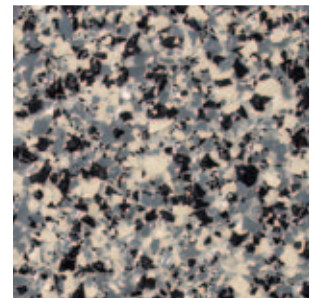

C O L O R C H A R T

Applied at Full Broadcast

Taupe Tweed | 111

Sandstone | 109

Shadow | 107

Forest | 103

Atascadero | 100

Dove Gray | 102

Granite | 104

Storm Cloud | 110

Autumn | 101

Niagara | 106

Mocha Tweed | 105

Desert Storm | 112

Rose | 116

Cappuccino | 114

SUGGESTED BASE COLORS

Color Chip Blend	Liquid Granite Suggested Base Colors	Liquid Terrazzo Suggested Base Colors
Taupe Tweed 111	Travatan or Deep Tan	Travatan, Omaha Tan, or Deep Tan
Sandstone 109	Travatan or Arizona Tan	Travatan or Deep Tan
Shadow 107	Cape Cod Gray or Pewter Gray	Pewter Gray, Cape Cod Gray, or Black
Forest 103	Cape Cod Gray or Lawn Green	Travatan, Cape Cod Gray, or Black
Atascadero 100	Travatan or Deep Tan	Travatan, Omaha Tan, or Deep Tan
Dove Gray 102	Cape Cod Gray or Pewter Gray	Pewter Gray or Cape Cod Gray
Granite 104	Cape Cod Gray or Pewter Gray	Pewter Gray, Cape Cod Gray, or Black
Storm Cloud 110	Concrete Gray or Cape Cod Gray	Pewter Gray, Cape Cod Gray, or Black
Autumn 101	Deep Tan or Travatan	Travatan, Deep Tan, or Tile Red
Niagara 106	Cape Cod Gray or Slate Blue	Pewter Gray, Cape Cod Gray, or Slate Blue
Mocha Tweed 105	Deep Tan or Travatan	Travatan, Deep Tan, or Tile Red
Desert Storm 112	Travatan or Arizona Tan	Travatan, Arizona Tan, Deep Tan, or Black
Rose 116	Mission Red or Tile Red	Travatan, Mission Red, or Tile Red
Cappuccino 114	Deep Tan or Arizona Tan	Travatan, Omaha Tan, or Deep Tan
Pecan 115	Travatan or Arizona Tan	Travatan or Arizona Tan
Pistachio 113	Concrete Gray or Cape Cod Gray	Arizona Tan, Cape Cod Gray, or Black