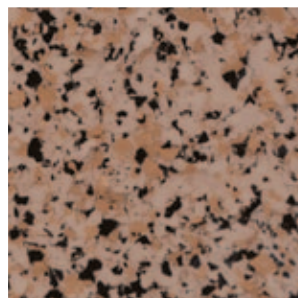

C O L O R C H A R T

Applied at Full Broadcast

Taupe Tweed | 111

Sandstone | 109

Shadow | 107

Forest | 103

Atascadero | 100

Dove Gray | 102

Granite | 104

Storm Cloud | 110

Autumn | 101

Niagara | 106

Mocha Tweed | 105

Desert Storm | 112

Rose | 116

Cappuccino | 114

SUGGESTED BASE COLORS

Color Chip Blend	Liquid Granite Suggested Base Colors	Liquid Terrazzo Suggested Base Colors
Taupe Tweed 111	Travatan or Deep Tan	Travatan, Omaha Tan, or Deep Tan
Sandstone 109	Travatan or Arizona Tan	Travatan or Deep Tan
Shadow 107	Cape Cod Gray or Pewter Gray	Pewter Gray, Cape Cod Gray, or Black
Forest 103	Cape Cod Gray or Lawn Green	Travatan, Cape Cod Gray, or Black
Atascadero 100	Travatan or Deep Tan	Travatan, Omaha Tan, or Deep Tan
Dove Gray 102	Cape Cod Gray or Pewter Gray	Pewter Gray or Cape Cod Gray
Granite 104	Cape Cod Gray or Pewter Gray	Pewter Gray, Cape Cod Gray, or Black
Storm Cloud 110	Concrete Gray or Cape Cod Gray	Pewter Gray, Cape Cod Gray, or Black
Autumn 101	Deep Tan or Travatan	Travatan, Deep Tan, or Tile Red
Niagara 106	Cape Cod Gray or Slate Blue	Pewter Gray, Cape Cod Gray, or Slate Blue
Mocha Tweed 105	Deep Tan or Travatan	Travatan, Deep Tan, or Tile Red
Desert Storm 112	Travatan or Arizona Tan	Travatan, Arizona Tan, Deep Tan, or Black
Rose 116	Mission Red or Tile Red	Travatan, Mission Red, or Tile Red
Cappuccino 114	Deep Tan or Arizona Tan	Travatan, Omaha Tan, or Deep Tan
Pecan 115	Travatan or Arizona Tan	Travatan or Arizona Tan
Pistachio 113	Concrete Gray or Cape Cod Gray	Arizona Tan, Cape Cod Gray, or Black